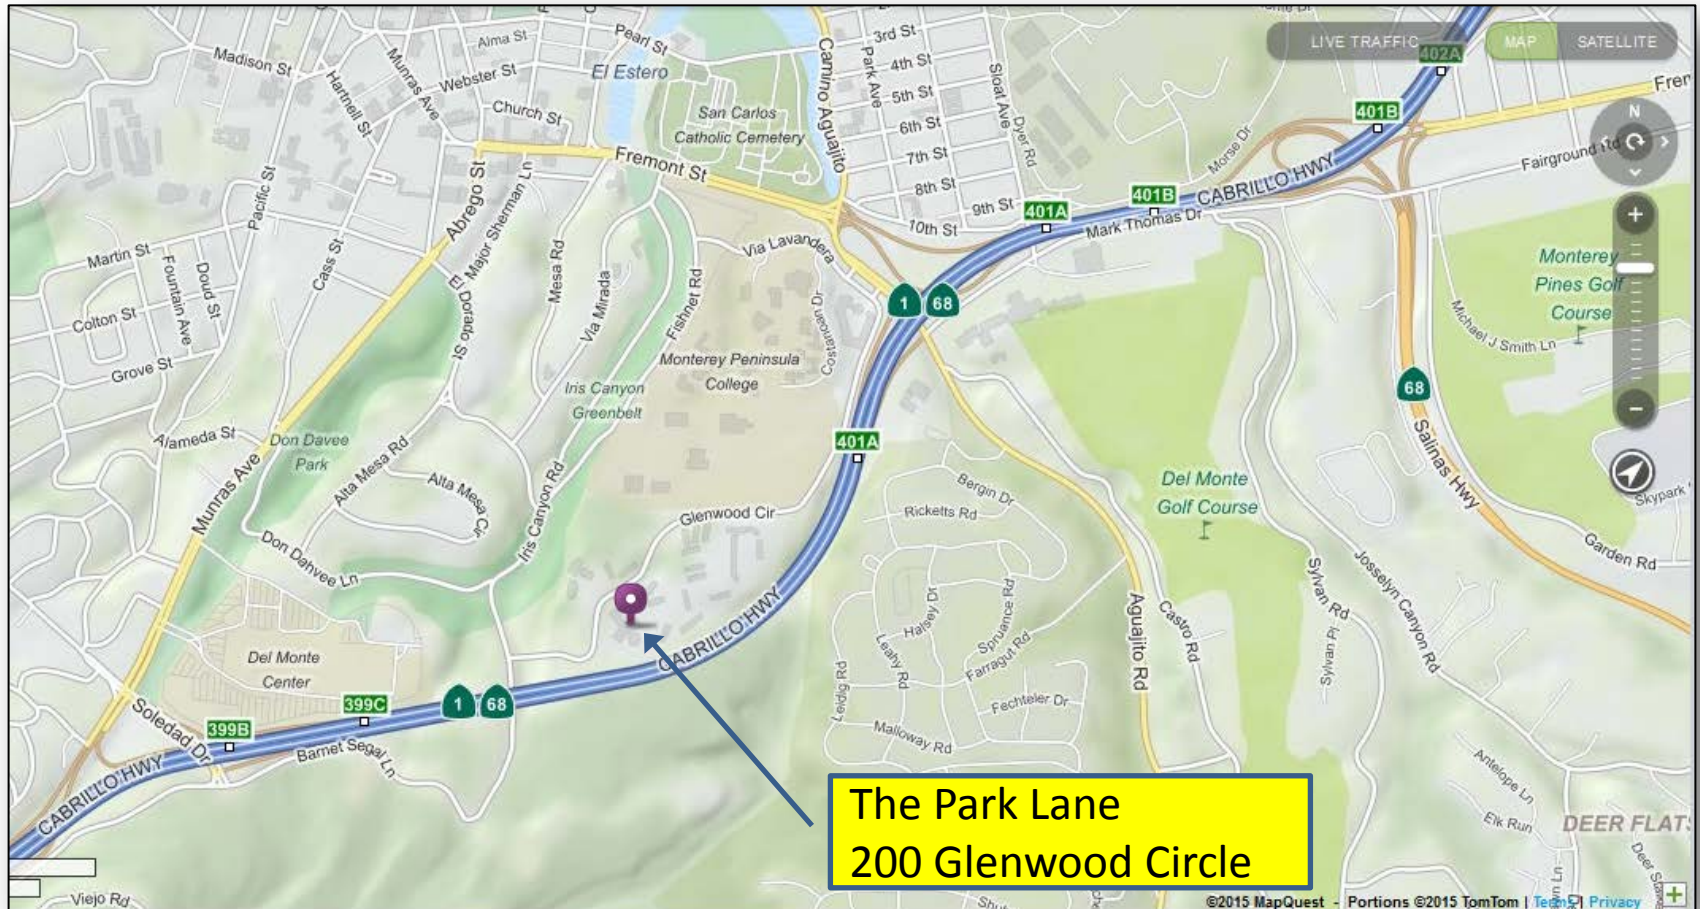

Highway 1 southbound: Take exit 401A and turn LEFT at the first traffic light onto Aguajito Road. At first traffic light turn RIGHT onto Via Lavandra then LEFT at the STOP sign to Glenwood Circle. After passing behind the Monterey Peninsula College Football Stadium, #200 Glenwood Circle (The Park Lane) will be on your LEFT.

Highway 1 northbound: Take exit 401A and turn LEFT at the first traffic light onto Aguajito Road. At first traffic light turn LEFT onto Via Lavandra then LEFT at the STOP sign to Glenwood Circle. After passing behind the Monterey Peninsula College Football Stadium, #200 Glenwood Circle (The Park Lane) will be on your LEFT.